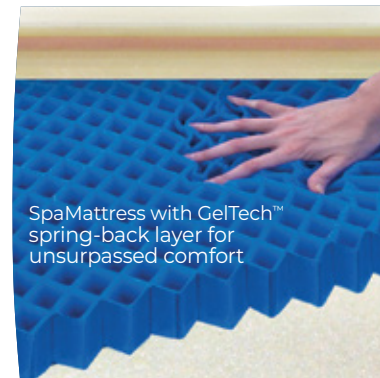

# CENTURY CITY™ DUAL PEDESTAL - SUPER LOW-RANGE

This spa treatment table is the latest innovation from L·E·C, featuring the industry's lowest "true-measure" height range. It offers electric height adjustment, a fully electric salon top, and well-situated tilt-out storage spaces for extra storage and convenience. Options include the super soft and comfortable Strata GT™ SpaMattress™ that provides the perfect balance between softness and response, a heated top, designer laminates, luxury upholstery, tilt-out cabinets for a modern-design finish to name a few.

### Features

- Strata™ 4" memory foam system
- Digital warming drawer with variable heat & timing settings for towels, stones or dry linens
- LED color-changing chromatherapy lighting system
- Wireless hand control and foot pedal
- 4 tilt-out cabinets for ample discreet storage
- Select Laminate offerings
- PowerPort™ power management system

### Options

- GT SpaMattress™ system
- 3" Strata™ memory foam (for low height option)
- Conforma LE™ Breast Comfort System
- Adjustable, Pivot-Perfect™ side arms (excludes GT SpaMattress™)
- Thermasoft™ Dual-Zone embedded table warmer
- +Studio and Standard Laminate offerings
- Optional storage drawer to replace warming drawer
- So Sound® Acoustic Resonance Therapy system
- Caress or Flex-Rest platform with Strata FacePillow™
- Retractable wheel system (eliminates cabinet space)
- Six-button foot pedal for full table control

SpaMattress with GelTech™ spring-back layer for unsurpassed comfort

Four discreet tilt-out soft-close cabinets

Lowest height range in the market

Wireless hand and foot controls for a clean work space

Digital Warming Drawer for towels, stones, or dry linens