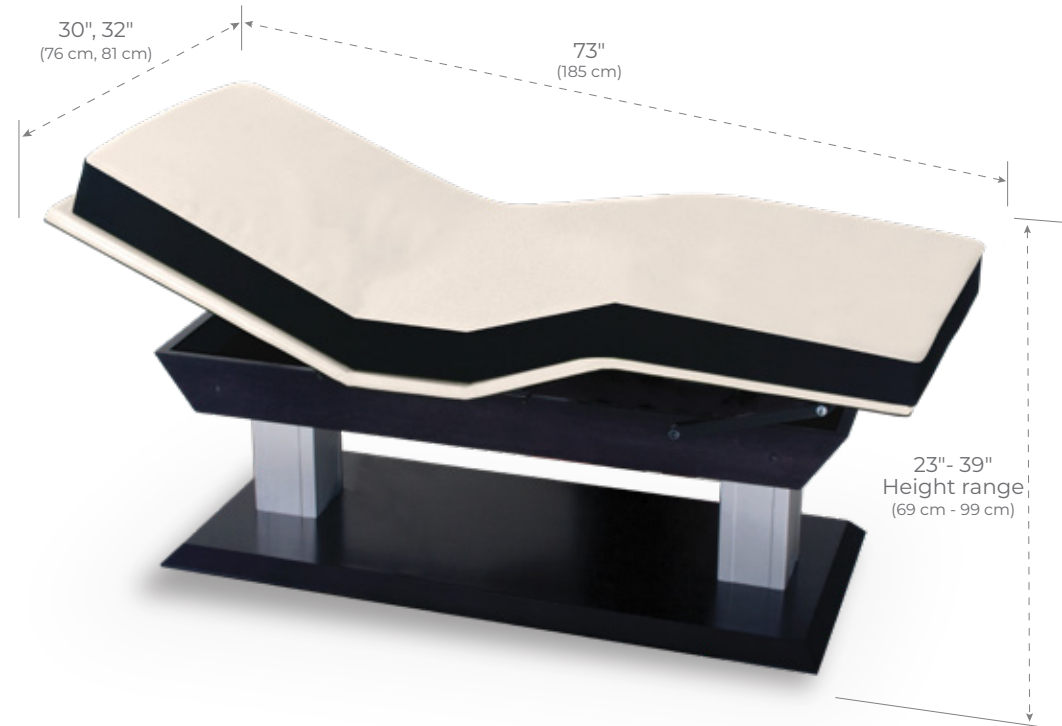

LEIC[®]
LIVING EARTH CRAFTS

ASPEN GT™
MULTIPURPOSE TREATMENT TABLE

ASPEN GT™

ULTRALUX-MODERN-RELIABLE

The Aspen GT™, the supercharged version of the classic Aspen multi-purpose treatment table, features a removable Strata GT™ 5.5" SpaMattress with a proprietary GelTech™ layer providing the perfect balance between softness and response. The Strata GT™ offers an extended height range with unsurpassed client comfort on a stylish modern dual pedestal base.

SpaMattress with GelTech™ spring-back layer for unsurpassed comfort

Strata™ FacePillow with memory foam

Independent lift actuators for Trendelenburg positioning

Dimensions

- Width Options: 30", 32" (76 cm, 81 cm)
- Length: 73" (185 cm)
- Height Range: 23"- 38" (60 cm - 99 cm)
- Recommended Lift Capacity: up to 625 lbs (283 kg)

Features

- Removable Strata GT™ 5.5" SpaMattress with GelTech™
- Conforma LE™ Breast Recess System
- Thermasoft™ Dual-Zone Embedded Warmer
- Trendelenburg tilt function
- Sleek, milled hardwood base
- Dual hand & foot controls for easy client positioning
- Hand-upholstered in eco-friendly Natursoft™ fabric

Options

- Premium Ultraleather® or Promessa® upholstery
- Custom stains and lacquers

Table Power

- 110V / 220V available
- International plug options

UL listed motors & controls | CE pending