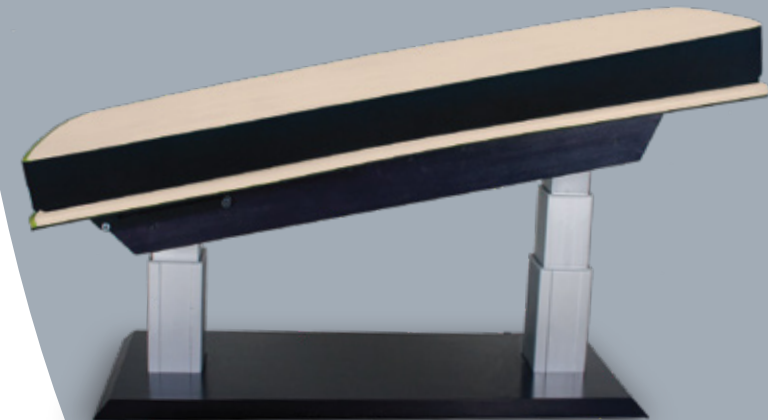

LEIC[®]
LIVING EARTH CRAFTS

ASPEN GT™
MULTIPURPOSE TREATMENT TABLE

ASPEN GT™

ULTRALUX-MODERN-RELIABLE

The Aspen GT™, the supercharged version of the classic Aspen multi-purpose treatment table, features a removable Strata GT™ 5.5" SpaMattress with a proprietary GelTech™ layer providing the perfect balance between softness and response. The Strata GT™ offers an extended height range with unsurpassed client comfort on a stylish modern dual pedestal base.

SpaMattress with GelTech™ spring-back layer for unsurpassed comfort

Strata™ FacePillow with memory foam

Independent lift actuators for Trendelenburg positioning

Dimensions

- Width Options: 30", 32" (76 cm, 81 cm)
- Length: 73" (185 cm)
- Height Range: 23"- 38" (60 cm - 99 cm)
- Recommended Lift Capacity: up to 625 lbs (283 kg)

Features

- Removable Strata GT™ 5.5" SpaMattress with GelTech™
- Conforma LE™ Breast Recess System
- Thermasoft™ Dual-Zone Embedded Warmer
- Trendelenburg tilt function
- Sleek, milled hardwood base
- Dual hand & foot controls for easy client positioning
- Hand-upholstered in eco-friendly Natursoft™ fabric

Options

- Premium Ultraleather® or Promessa® upholstery
- Custom stains and lacquers

Table Power

- 110V / 220V available
- International plug options

UL listed motors & controls | CE pending