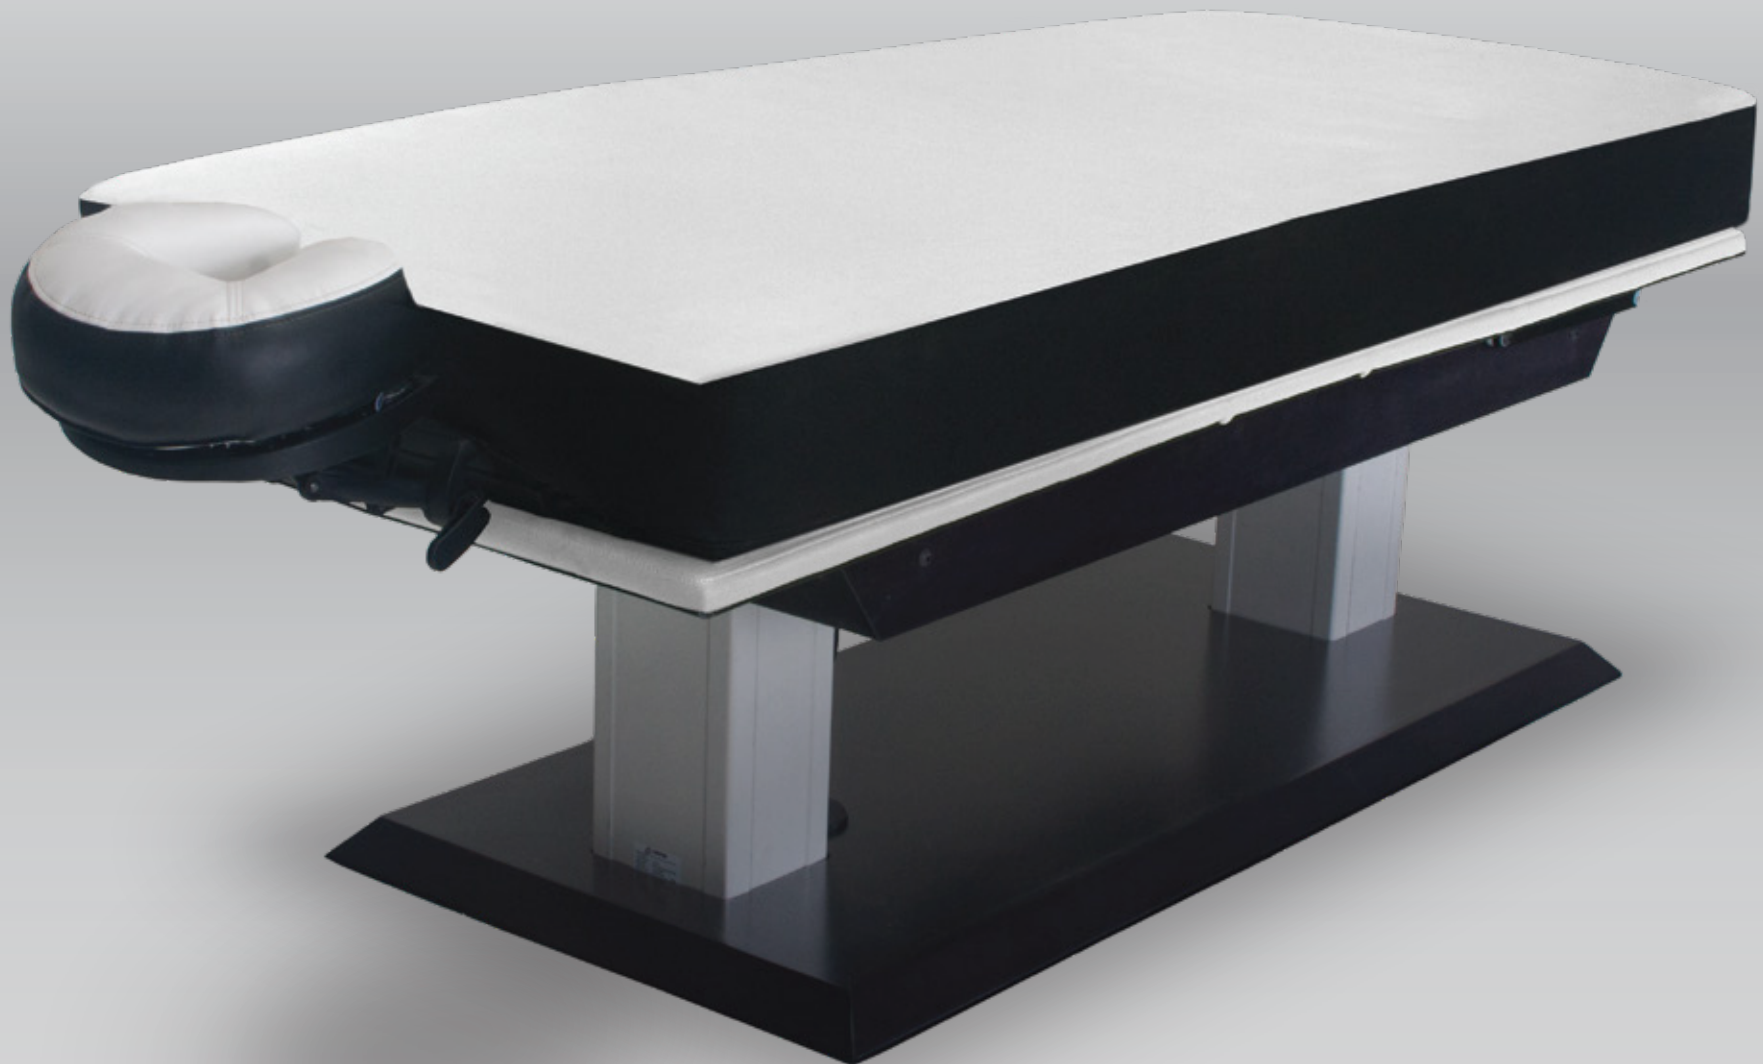

LEIC[®]
LIVING EARTH CRAFTS

ASPEN GT™
MULTIPURPOSE TREATMENT TABLE

ASPEN GT™

ULTRALUX-MODERN-RELIABLE

The Aspen GT™, the supercharged version of the classic Aspen multi-purpose treatment table, features a removable Strata GT™ 5.5" SpaMattress with a proprietary GelTech™ layer providing the perfect balance between softness and response. The Strata GT™ offers an extended height range with unsurpassed client comfort on a stylish modern dual pedestal base.

SpaMattress with GelTech™ spring-back layer for unsurpassed comfort

Strata™ FacePillow with memory foam

Independent lift actuators for Trendelenburg positioning

Dimensions

- Width Options: 30", 32" (76 cm, 81 cm)
- Length: 73" (185 cm)
- Height Range: 23"- 38" (60 cm - 99 cm)
- Recommended Lift Capacity: up to 625 lbs (283 kg)

Features

- Removable Strata GT™ 5.5" SpaMattress with GelTech™
- Conforma LE™ Breast Recess System
- Thermasoft™ Dual-Zone Embedded Warmer
- Trendelenburg tilt function
- Sleek, milled hardwood base
- Dual hand & foot controls for easy client positioning
- Hand-upholstered in eco-friendly Natursoft™ fabric

Options

- Premium Ultraleather® or Promessa® upholstery
- Custom stains and lacquers

Table Power

- 110V / 220V available
- International plug options

UL listed motors & controls | CE pending