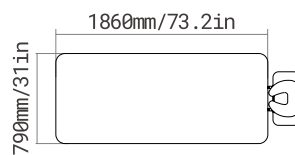

2285 series

Massage Table

STANDARD CONFIGURATION

OPTIONS UPON REQUEST

GENERAL SPECIFICATIONS

Max weight supported	200kg / 440lbs
Package size	2060×860×665 (mm) ≈ 1.18m ³ 81×33.8×26 (in) ≈ 1.18m ³

2285A
2 motors