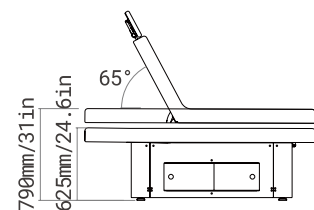

2285 series

Massage Table

STANDARD CONFIGURATION

OPTIONS UPON REQUEST

GENERAL SPECIFICATIONS

Max weight supported	200kg / 440lbs
Package size	2060×860×665 (mm) ≈ 1.18m ³ 81×33.8×26 (in) ≈ 1.18m ³

2285A
2 motors