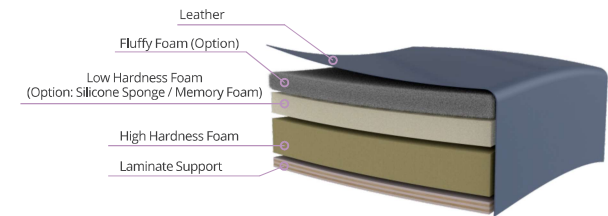

LEATHER COLOR SWATCH

Optional leather of different materials, using environmental protection leather, flexible and delicate, wear-resistant and dirty, breathable and comfortable, anti-stain easy to clean.

PU LEATHER

MICROGROOVE LEATHER (applicable to SPA table)

MICROFIBER LEATHER

NEW LEATHER

Sponge

DIAGRAM OF SPONGE DISSECTION

Blister

COLOR SWATCH