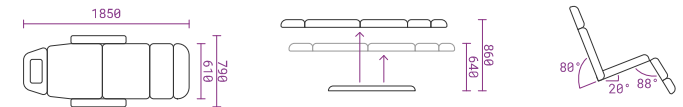

STANDARD CONFIGURATION

Hand Controller

Max weight supported

Foot Controller

OPTIONS UPON REQUEST

GENERAL SPECIFICATIONS

Net weight : 65 kg/144 lbs

Gross weight : 78 kg/172 lbs

Max weight supported : 200 kg/440 lbs

Package size : 1280x690x690(mm)≈0.61m³

(mm)

SILVERFOX

No. 18, 1st TongLe Road, TangXia Town, Pengjiang District, JiangMen City, GuangDong Province, China

JM TEL: 0086-750-2633320 2633805