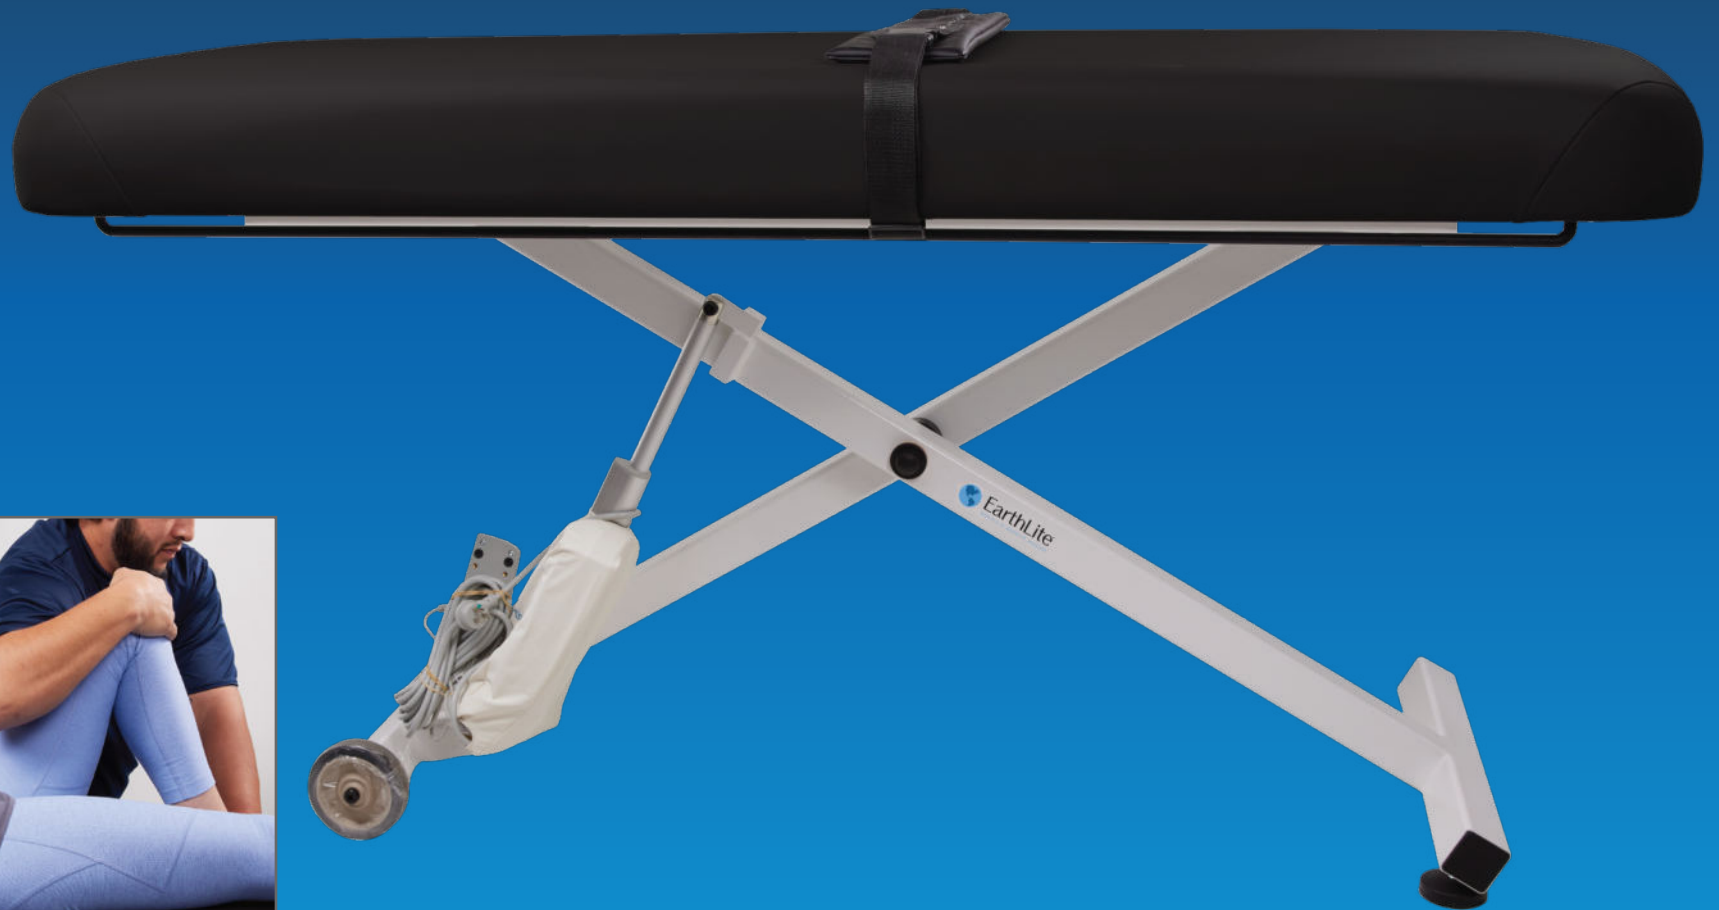

EarthLite®
WORLD'S #1 BRAND IN MASSAGE™

STRETCH ASSIST™ SYSTEM FOR ELLORA™ FLAT TOP AND SEDONA™ FLAT TOP TABLES

HEALING HUMANITY THROUGH TOUCH™