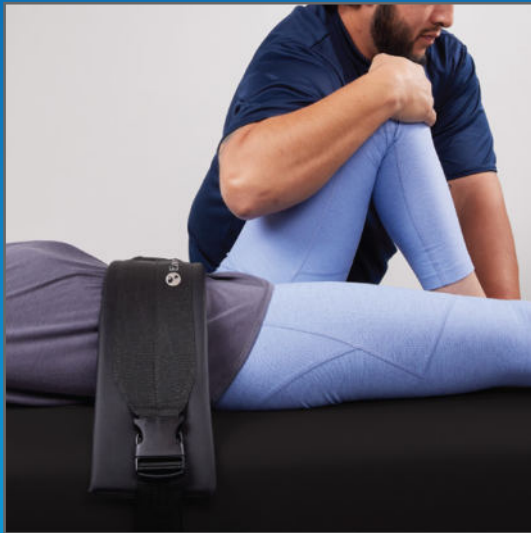

EarthLite®
WORLD'S #1 BRAND IN MASSAGE™

STRETCH ASSIST™ SYSTEM FOR ELLORA™ FLAT TOP AND SEDONA™ FLAT TOP TABLES

HEALING HUMANITY THROUGH TOUCH™