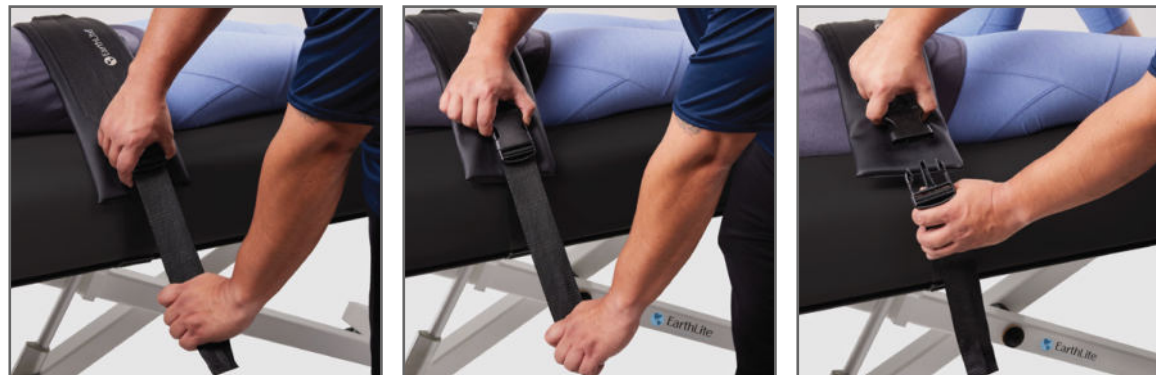

The extra wide padded cushion has two adjustable straps designed to ensure superior comfort for the client. Smooth finished full length steel bars allow the straps to glide along the bar for ease of repositioning. The Stretch Assist™ System is ideal for isolating and stretching muscles, to increase range of motion, flexibility and reduce pain.

Package includes:

- **All-in-One Solution** – Table and stretching band system
- **High Performance Padding** – Adjustable 5" wide 1" thick comfort band with Black Nature's Touch® upholstery. Reduces pressure between strap and client
- **Double Comfort Support** – Each strap uses two 2" side by side straps, atop a padded band, evenly distributing resistance along the padding to ensure top quality comfort
- **Easy-Release Clips** – Made for easy adjustability and quick strap release
- **Hook and Loop Fasteners** – For easy and secure anchoring to bars
- **2" Wide Straps for Comfort** – Durable nylon straps that are built to last
- **Easy Adjust Buckles** – To accommodate desired length and secure any body part
- **61" Full length ½" Steel bar** – built for longevity and designed for easy glide strap positioning
- **Designed for** – Ellora™ Flat Top Electric Lift Massage Table and Sedona™ Flat Top Stationary Spa & Massage Table in Black Nature's Touch® upholstery

Showing using optional second strap
(Sold separately)

Easy-Release clips - Made for easy adjustability and quick strap release

Strap also available individually

61" Full length ½" Steel bar for longevity and designed for easy glide strap positioning