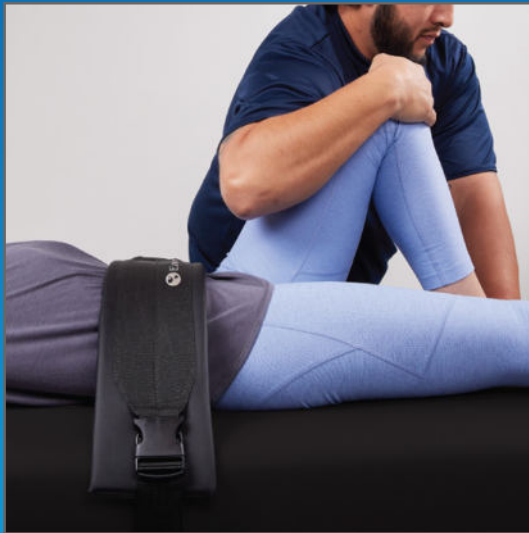

EarthLite®
WORLD'S #1 BRAND IN MASSAGE™

STRETCH ASSIST™ SYSTEM FOR ELLORA™ FLAT TOP AND SEDONA™ FLAT TOP TABLES

HEALING HUMANITY THROUGH TOUCH™