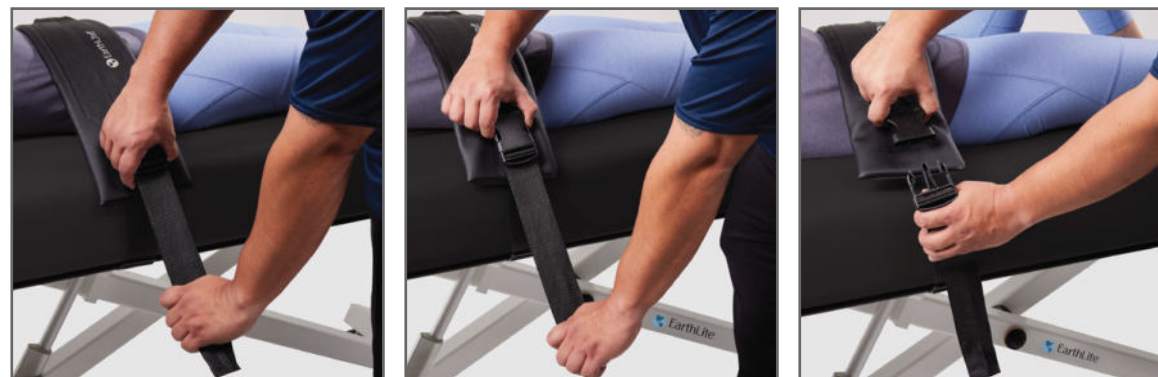

The extra wide padded cushion has two adjustable straps designed to ensure superior comfort for the client. Smooth finished full length steel bars allow the straps to glide along the bar for ease of repositioning. The Stretch Assist™ System is ideal for isolating and stretching muscles, to increase range of motion, flexibility and reduce pain.

## Package includes:

- **All-in-One Solution** – Table and stretching band system
- **High Performance Padding** – Adjustable 5" wide 1" thick comfort band with Black Nature's Touch® upholstery. Reduces pressure between strap and client
- **Double Comfort Support** – Each strap uses two 2" side by side straps, atop a padded band, evenly distributing resistance along the padding to ensure top quality comfort
- **Easy-Release Clips** – Made for easy adjustability and quick strap release
- **Hook and Loop Fasteners** – For easy and secure anchoring to bars
- **2" Wide Straps for Comfort** – Durable nylon straps that are built to last
- **Easy Adjust Buckles** – To accommodate desired length and secure any body part
- **61" Full length ½" Steel bar** – built for longevity and designed for easy glide strap positioning
- **Designed for** – Ellora™ Flat Top Electric Lift Massage Table and Sedona™ Flat Top Stationary Spa & Massage Table in Black Nature's Touch® upholstery

Showing using optional second strap  
(Sold separately)

Easy-Release clips - Made for easy adjustability and quick strap release

Strap also available individually

61" Full length ½" Steel bar for longevity and designed for easy glide strap positioning