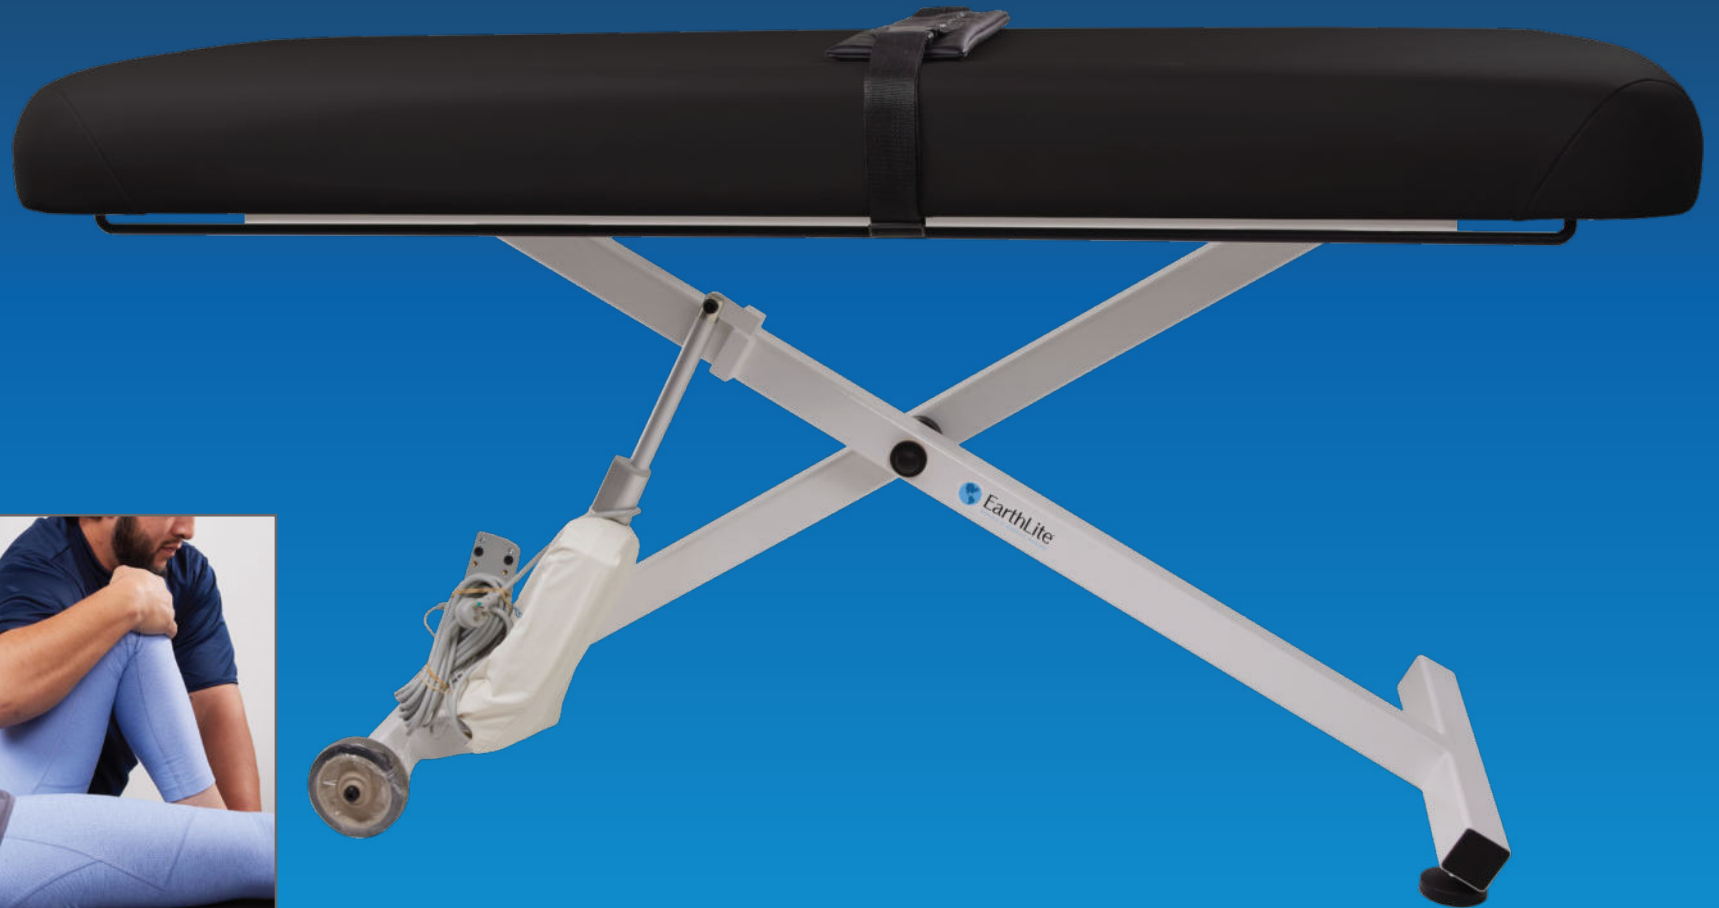

EarthLite®
WORLD'S #1 BRAND IN MASSAGE™

STRETCH ASSIST™ SYSTEM FOR ELLORA™ FLAT TOP AND SEDONA™ FLAT TOP TABLES

HEALING HUMANITY THROUGH TOUCH™