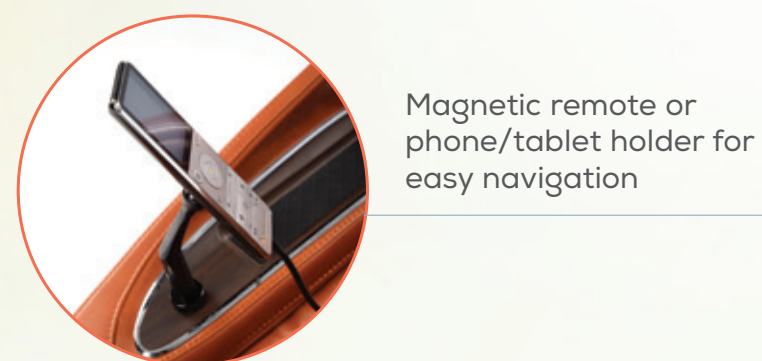

Change the way you experience wellness with the **Human Touch® Super Novo**, which offers a captivating design and delivers three-dimensional massage along the entire length of your spine and all the way down to your thighs. Choose from Meditation programs that combine a soothing soundtrack with your massage, helping you to focus your breathing and achieve a relaxed state of being. Or try the Yoga Studio program, which uses deep stretching and pressure to loosen and relieve pain from tight muscles. Complementing its advanced massage technology, Super Novo is the first chair of its kind to implement Alexa capability with the help of **Virtual Therapist™**.

Make massage personal again by asking Virtual Therapist to give you a customized massage, and feel the smooth glide of the recline sweep you back into a perfect state of relaxation.

HUMAN TOUCH® SUPER NOVO MASSAGE CHAIR

Zero gravity positioning allows for deeper, more relaxed breathing

AVAILABLE IN THE FOLLOWING COLORS:

AUTO-WELLNESS PROGRAMS
Indulge in 38 programs, including three 4D massage programs, full-body immersion, deep tissue, and an effective collection of therapeutic relaxation and recovery programs.

Magnetic remote or phone/tablet holder for easy navigation

FULL-BODY STRETCH
Our expansive "bend and stretch" functionality provides unprecedented leg and spine relief. It increases blood flow to the vertebrae and discs, rejuvenates the lower back, and allows you to recover with greater efficiency.