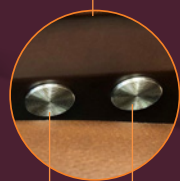

Zero Gravity – Press and hold the front arm sensor to recline the chair into the zero gravity position

Restore – Press and hold the rear arm sensor to restore the chair to the upright position with the footrest lowered