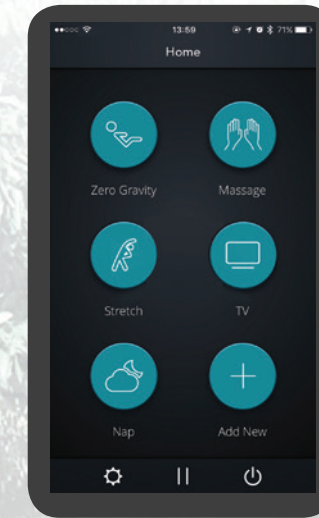

FULLY ADJUSTABLE

Use the remote control to individually power-adjust the headrest, backrest and footrest for optimal support.

TARGETED MASSAGE BENEFITS

Choose from Massage, Stretch, and Lumbar massage programs to soothe and relax your entire back.

MULTIPLE HEAT ZONES

Select from three targeted heat zones on the back, seat, and leg areas that can be turned on separately, or simultaneously.

ONE-STEP ZERO GRAVITY SEATING

Recline into the comfort of zero gravity with a simple press of the ZG button on the remote or press and hold of the front right-hand arm sensor.

ONE-STEP TO RESTORE

To easily exit the chair, press and hold the Power button on the remote control or the rear right-hand arm sensor to restore the chair to the upright position with the footrest lowered.

BATTERY BACKUP

The battery safety feature will restore the chair back to the upright position in case of a power outage.

AN **APP** FOR WELLNESS

For additional customization options including memory settings, preset TV and Nap recline positions, and Smart Sitting options, download the **Gravis ZG app** from or .

DIMENSIONS:

Chair Reclined Dimensions:	67"L x 30"W x 31"H
Chair Upright Dimensions:	45"L x 30"W x 49"H
Seat Width:	24"
Adjustable Headrest Angle:	0-40 degrees
Product Weight:	122 lbs.
Maximum Weight Load:	400 lbs.

5-YEAR LIMITED WARRANTY

5-Years Structural
3-Years Parts
1-Year In-Home Service

human touch
be your best. feel your best.™

human touch®
GRAVIS
ZG CHAIR

human touch
be your best. feel your best.™

Human Touch®, LLC
4600 E. Conant Street, Long Beach, CA 90808 USA (800) 355-2762

©2019 Human Touch®, LLC. Human Touch is a registered trademark of Human Touch®, LLC. No medical claims are warranted or implied by the use of this product. Specifications are subject to change.

www.humantouch.com

Endorsed by
 WORLD FEDERATION OF CHIROPRACTIC

Gravis_0619