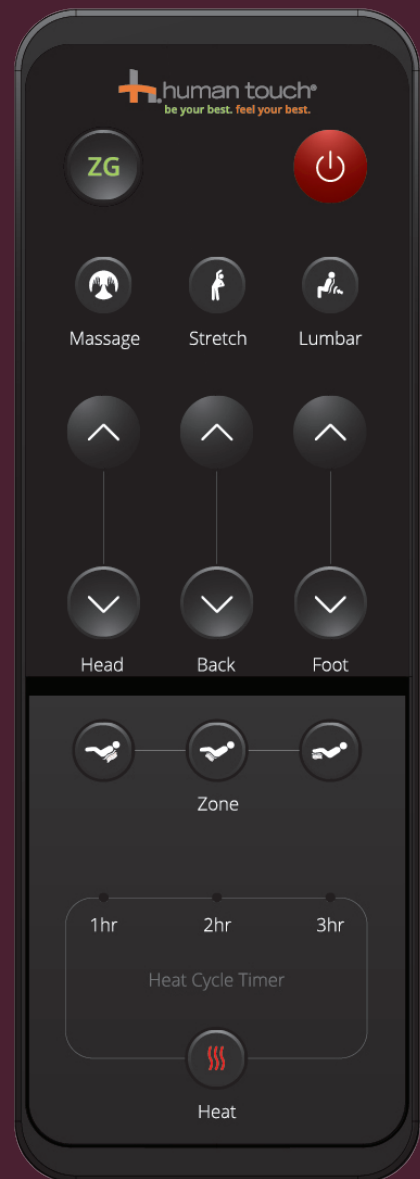

## CAPTIVATING DESIGN MEETS **EXCEPTIONAL COMFORT**

For the wellness-seeker who wants it all, meet the **Human Touch® Gravis ZG Chair**. Gravis combines the therapeutic benefits of zero gravity seating with air massage technology, multi-zone heat and powered positioning for every part of the chair, including the headrest. Control the chair using the included remote, one-touch arm control sensors, or download the Gravis ZG app and access additional amazing features! With crisp, clean lines and innovative design, Gravis delivers both soothing, neutral posture pain relief and exceptional control of your seating comfort.

## AN **APP** FOR WELLNESS

For additional customization options including memory settings, preset TV and Nap recline positions, and Smart Sitting options, download the **Gravis ZG app** from  or .

# YOU ARE IN CONTROL

With its intuitive handheld control, Gravis gives you the power to adjust your seating, massage function and heat zones to ensure you are in the optimal position for comfort and relaxation.

**Zero Gravity** – Press and hold the front arm sensor to recline the chair into the zero gravity position

**Restore** – Press and hold the rear arm sensor to restore the chair to the upright position with the footrest lowered